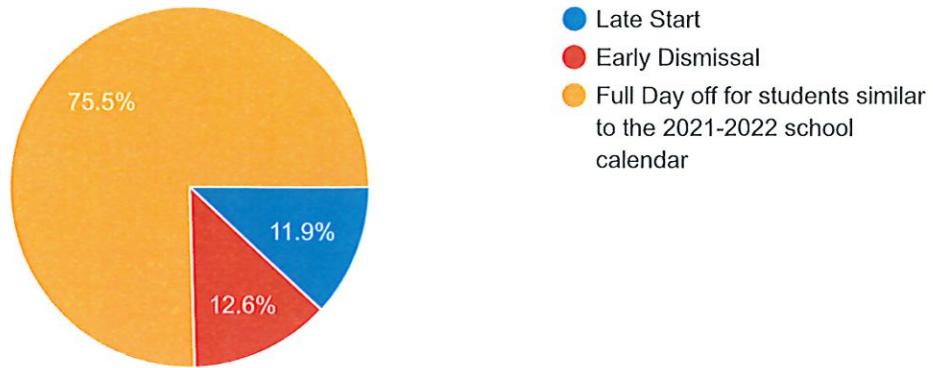

2023-2024 Frontier School Corporation School Calendar Survey

253 responses

[Publish analytics](#)

Frontier School Corporation builds the school calendar so the first semester of the school year ends prior to Winter Break. This means students will take semester examinations prior to an extended vacation for the Winter Break. How important is it not to hold semester finals until after Winter Break?

253 responses

How important is a three day break at Thanksgiving?

253 responses

How important is a five day break for Fall Break?

253 responses

If Frontier School Corporation schedules staff development days during the 2023-2024 school year, which would be your preference?

253 responses

How important are snow days built into the 2023-2024 school calendar?

253 responses

Frontier School Corporation has used Distance Learning on Snow Days. The rule is no more than two Distance Learning Days in a row. Would you rather see built in snow days utilized before Distance Learning Days?